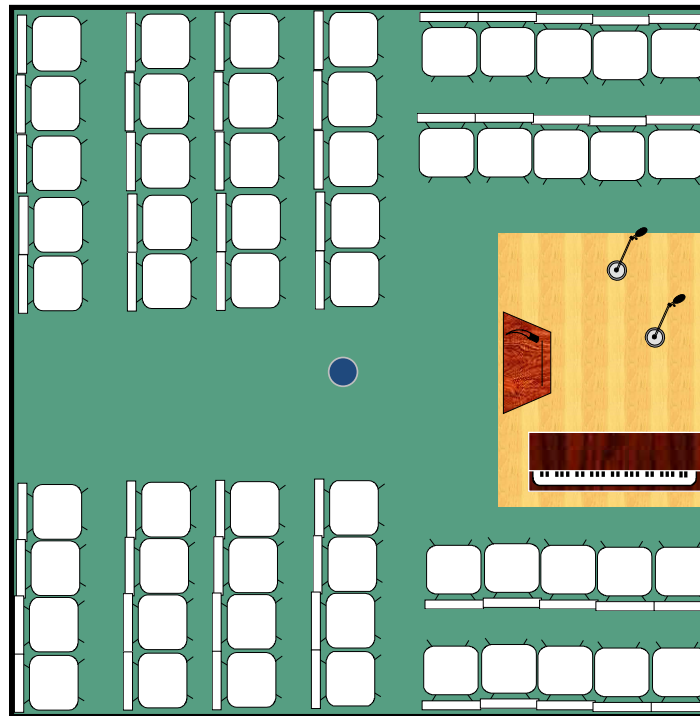

20' x 20' auditorium seating floor plan

● **Blue dot = Center pole position**

60 Seating capacity with 6' x 8' stage shown

67 maximum seating capacity without stage